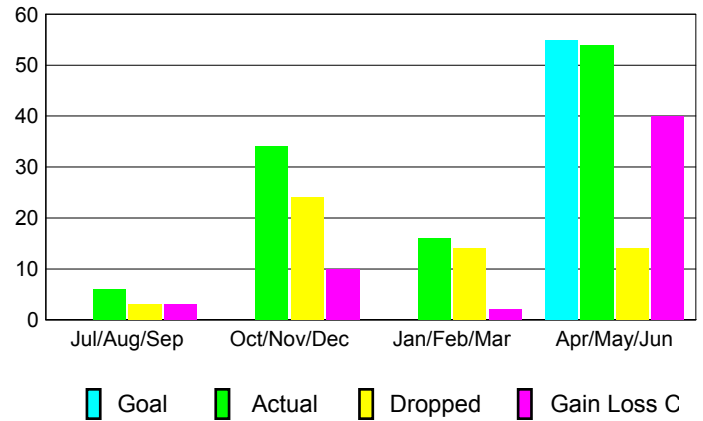

GMT: **Christiane Lafeld**

Location: **SWITZERLAND**

GMT CA: **4**

CLUBS

Month	New Club Goal	Actual New Clubs	Actual Dropped Clubs	Gain/Loss of Clubs
2012-2013				
Jul/Aug/Sep	0	0	0	0
Oct/Nov/Dec	0	0	0	0
Jan/Feb/Mar	0	0	0	0
Apr/May/June	1	0	0	0
Totals	1	0	0	0

Club Results 2012-2013

Goal, New, Dropped, Gain/Loss

YTD Status Quo Clubs 2012-2013

Status Quo Clubs Compared to Status Quo Members

Club Gain/Loss 2012-2013

MEMBERSHIP

Month	Net Memb Goal	Actual New Memb	Actual Dropped Memb	Gain/Loss of Memb
2012-2013				
Jul/Aug/Sep	0	6	3	3
Oct/Nov/Dec	0	34	24	10
Jan/Feb/Mar	0	16	14	2
Apr/May/June	55	54	14	40
Totals	55	110	55	55

Membership Results 2012-2013

Goal, New, Dropped, Gain/Loss

Gender Comparison 2012-2013

Membership Gain/Loss 2012-2013