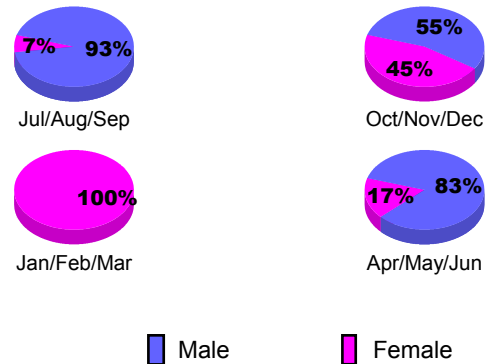

GMT: **Christiane Lafeld**

Location: **SWITZERLAND**

GMT CA: **4**

CLUBS

Month	New Club Goal	Actual New Clubs	Actual Dropped Clubs	Gain/Loss of Clubs
2012-2013				
Jul/Aug/Sep	0	0	0	0
Oct/Nov/Dec	0	0	0	0
Jan/Feb/Mar	0	0	0	0
Apr/May/June	1	0	0	0
Totals	1	0	0	0

Club Results 2012-2013

Goal, New, Dropped, Gain/Loss

YTD Status Quo Clubs 2012-2013

Status Quo Clubs Compared to Status Quo Members

Club Gain/Loss 2012-2013

MEMBERSHIP

Month	Net Memb Goal	Actual New Memb	Actual Dropped Memb	Gain/Loss of Memb
2012-2013				
Jul/Aug/Sep	0	6	3	3
Oct/Nov/Dec	0	34	24	10
Jan/Feb/Mar	0	16	14	2
Apr/May/June	55	54	14	40
Totals	55	110	55	55

Membership Results 2012-2013

Goal, New, Dropped, Gain/Loss

Gender Comparison 2012-2013

Membership Gain/Loss 2012-2013